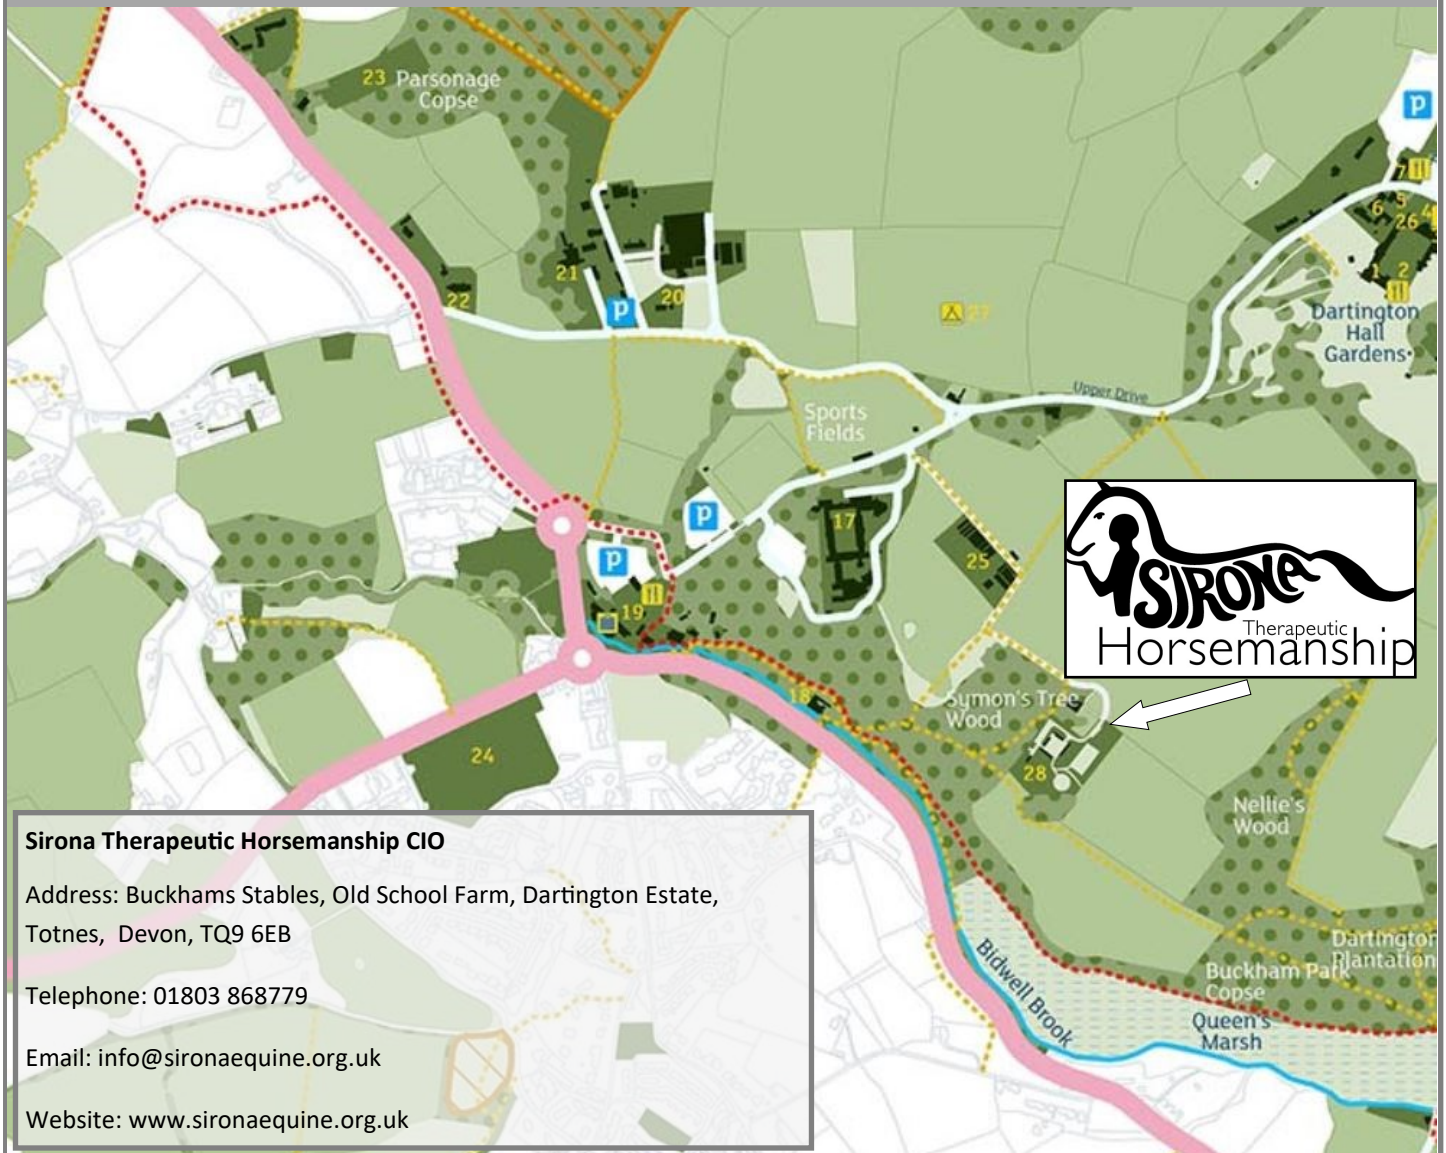

SIRONA THERAPEUTIC HORSEMANSHIP CIO

HOW TO FIND US

DIRECTIONS

PLEASE DO NOT FOLLOW YOUR SAT NAV

From the A384 turn in to the Dartington Estate by St Mary's church. Carry on past Schumacher then Dartington Dairy/Parsonage Farm on the left and then Landworks on the right. There will be a cricket pitch on your right, at the end of this turn right, immediately right again and then left. Turn immediately left again down the track (Foxhole car park is opposite the turning on your right). Drive past the School Farm greenhouses, follow the track around to the right and then around to the left. Continue on up the hill until you arrive at Sirona.

You can find us on google maps and see exactly where we are on satellite view, but the track is unmarked on the normal view so don't follow google's directions as it will take you to the wrong place! <https://goo.gl/maps/SATojBvhuarFUTYbA>

Finally, if you do want to follow google maps etc, search for School Farm CSA, Totnes and then follow the directions above and our Sirona signs from there.

Registered charity number: 1169709

Registered office: The Merchant's House, 10 Town Quay, The Plains, Totnes, TQ9 5DW